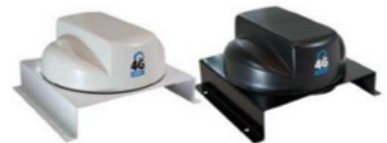

Ridged Roof Fitting Kit (PVC Kit) £19.99

Stand Off Bracket

Includes 5m SMA Cables / Removes 70mm Thread Kit Options: White or Black £35

1m SMA Cables Part: 4G-1M / 5G-1M

5m SMA Cables Part. No cost option at time of ordering